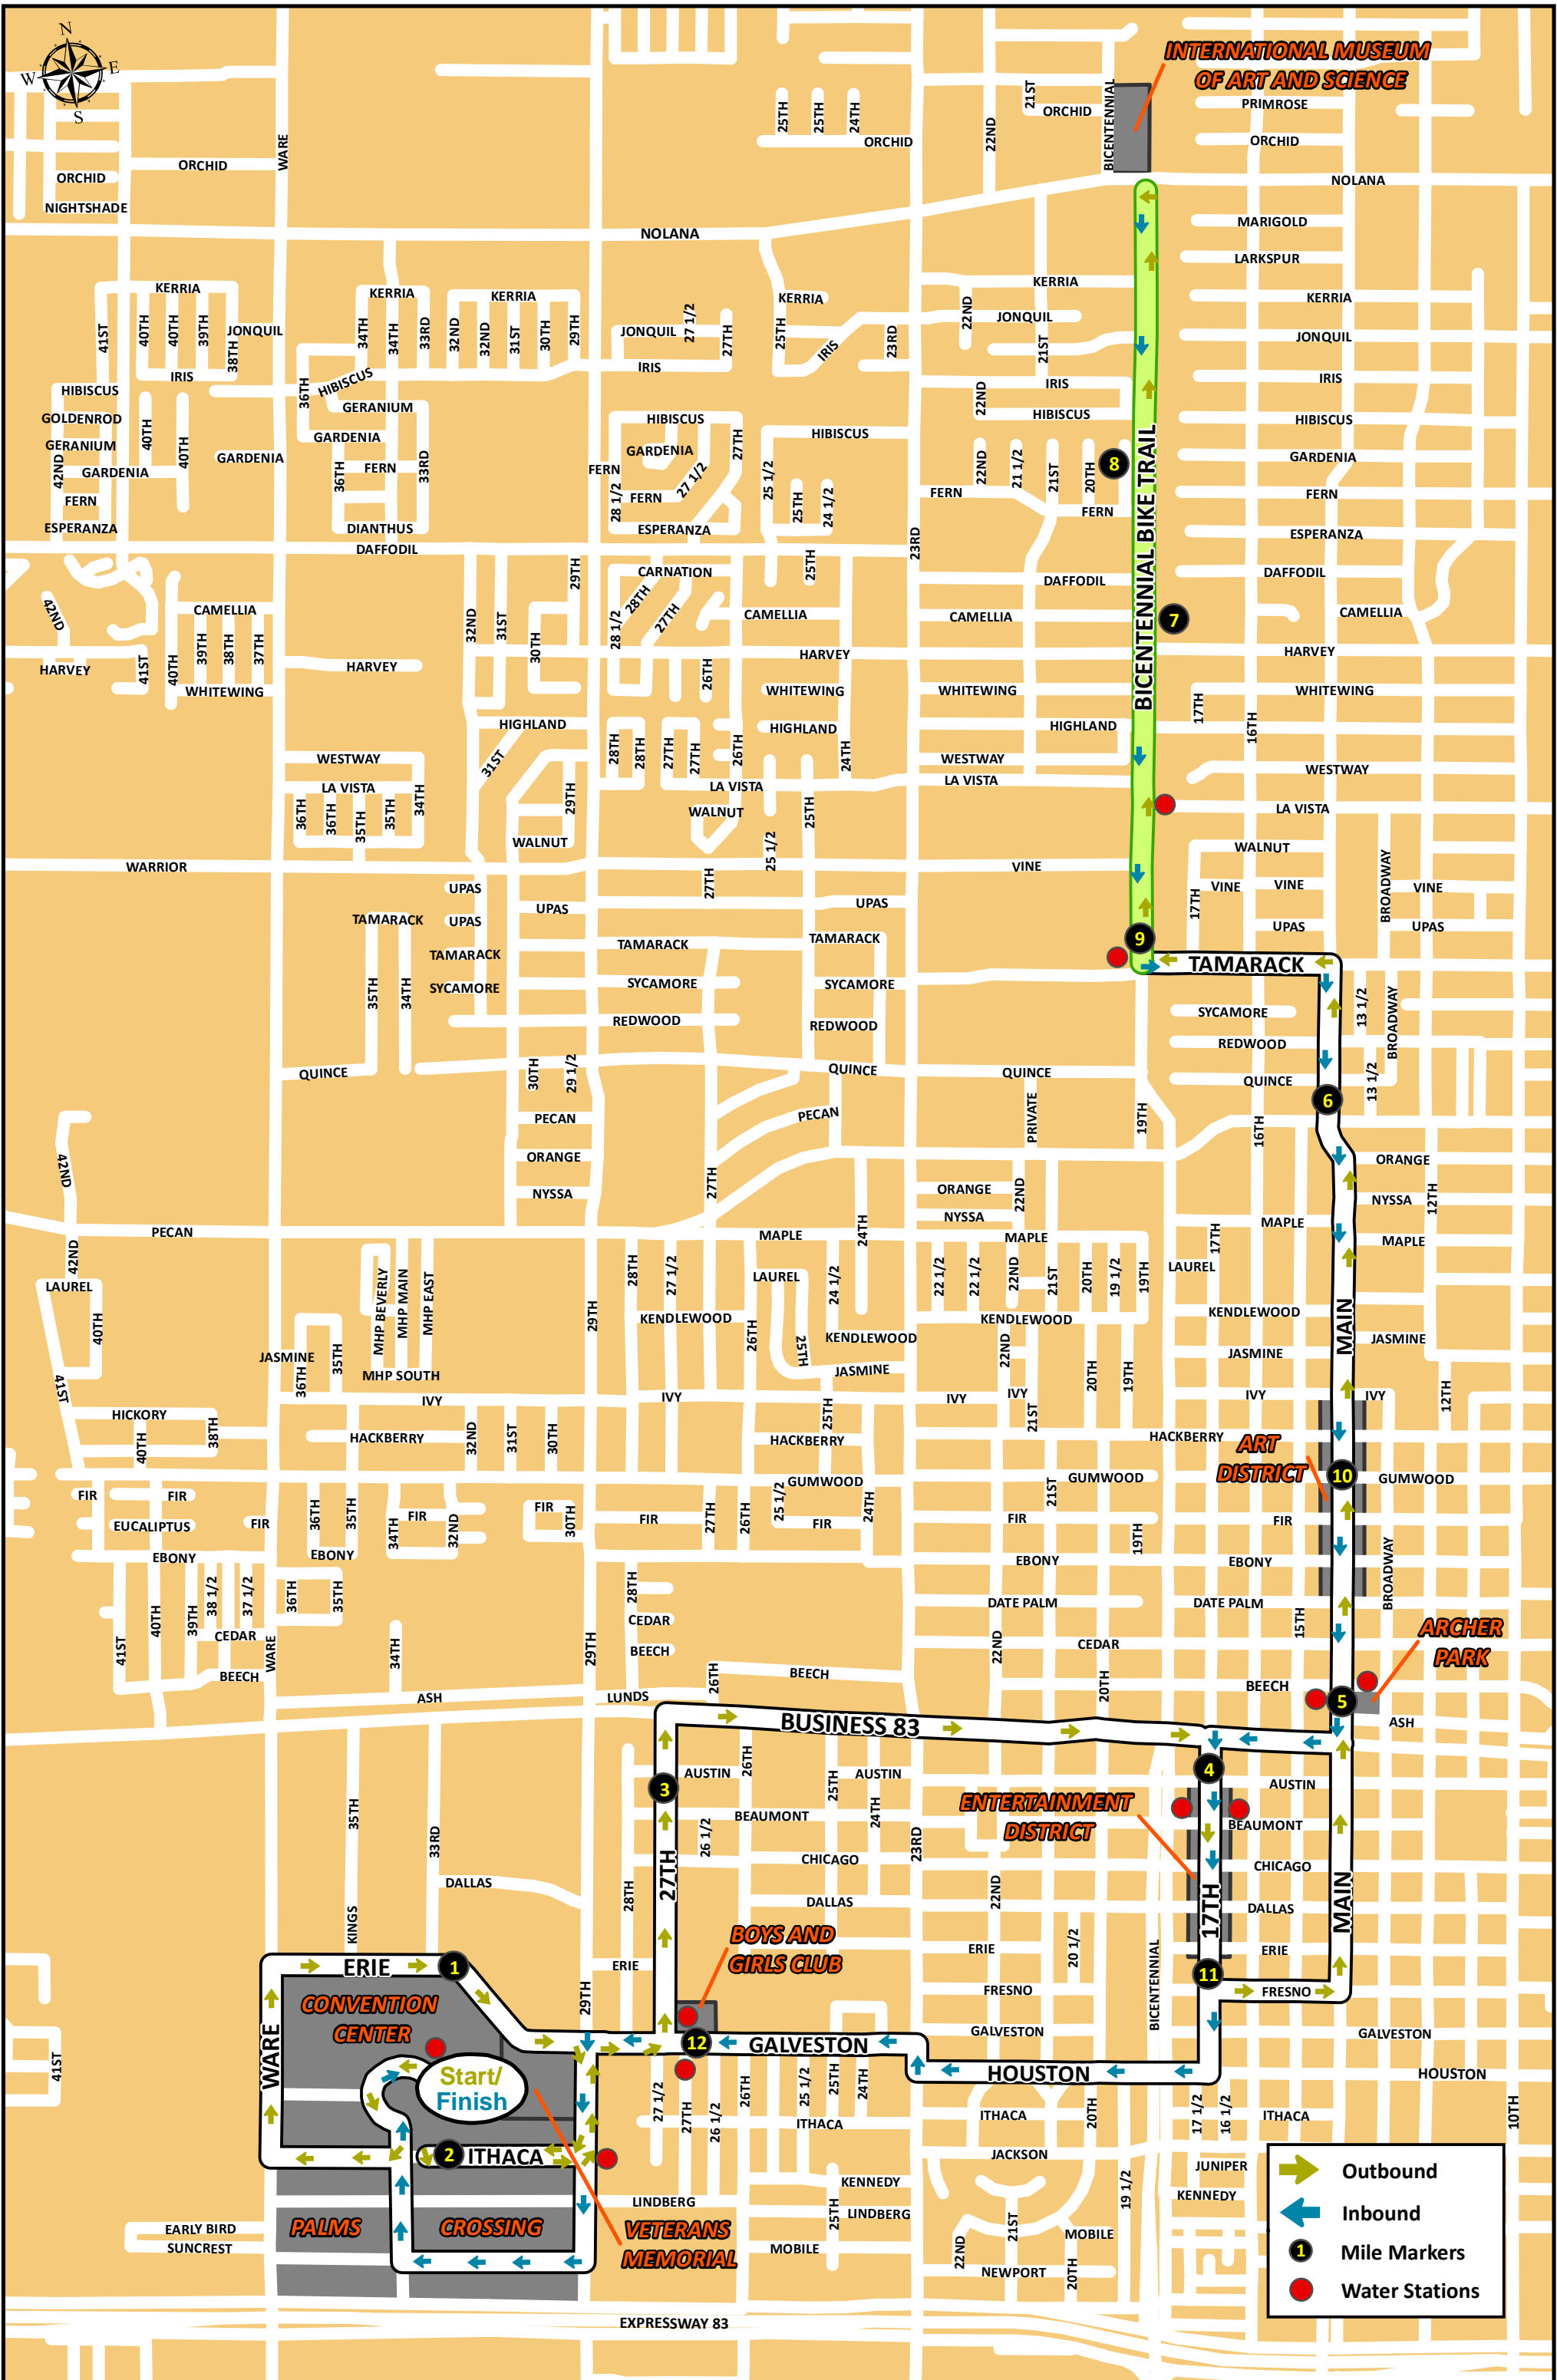

FIESTA MARATHON 2010 - Half-Marathon Route

INTERNATIONAL MUSEUM OF ART AND SCIENCE

ART DISTRICT

ENTERTAINMENT DISTRICT

BOYS AND GIRLS CLUB

ARCHER PARK

CONVENTION CENTER

Start/Finish

PALMS

CROSSING

VETERANS MEMORIAL

- Outbound
- Inbound
- Mile Markers
- Water Stations

BICENTENNIAL BIKE TRAIL

BUSINESS 83

TAMARACK

MAIN

HOUSTON

GALVESTON

EXPRESSWAY 83